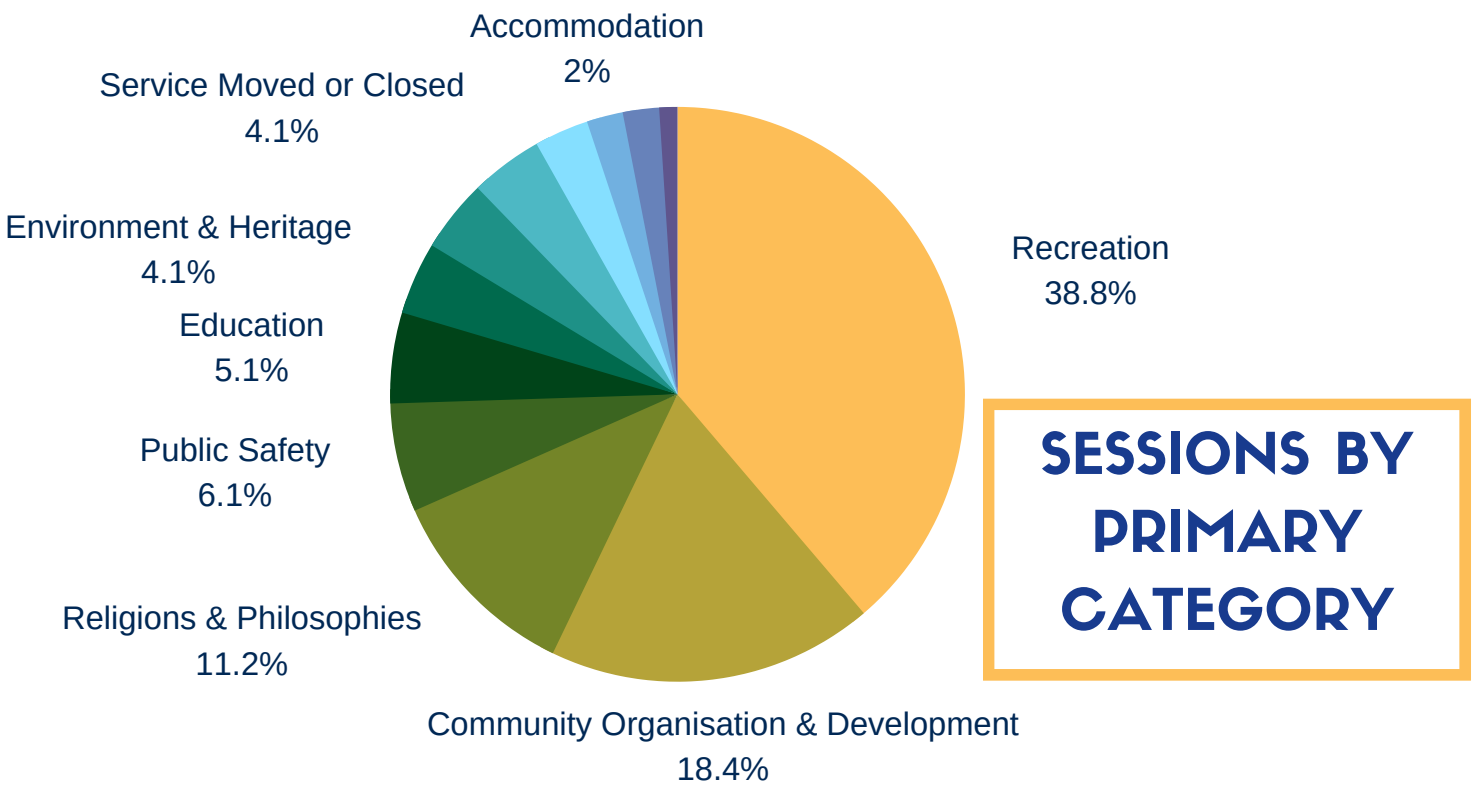

TUMBY BAY COUNCIL

WHAT ARE OUR COMMUNITY NEEDS?

2034 SESSIONS

1 JULY 2021 - 30 JUNE 2022

TOP 25 LANDING PAGES:

SESSIONS BY PRIMARY CATEGORY

WHO ARE OUR USERS?