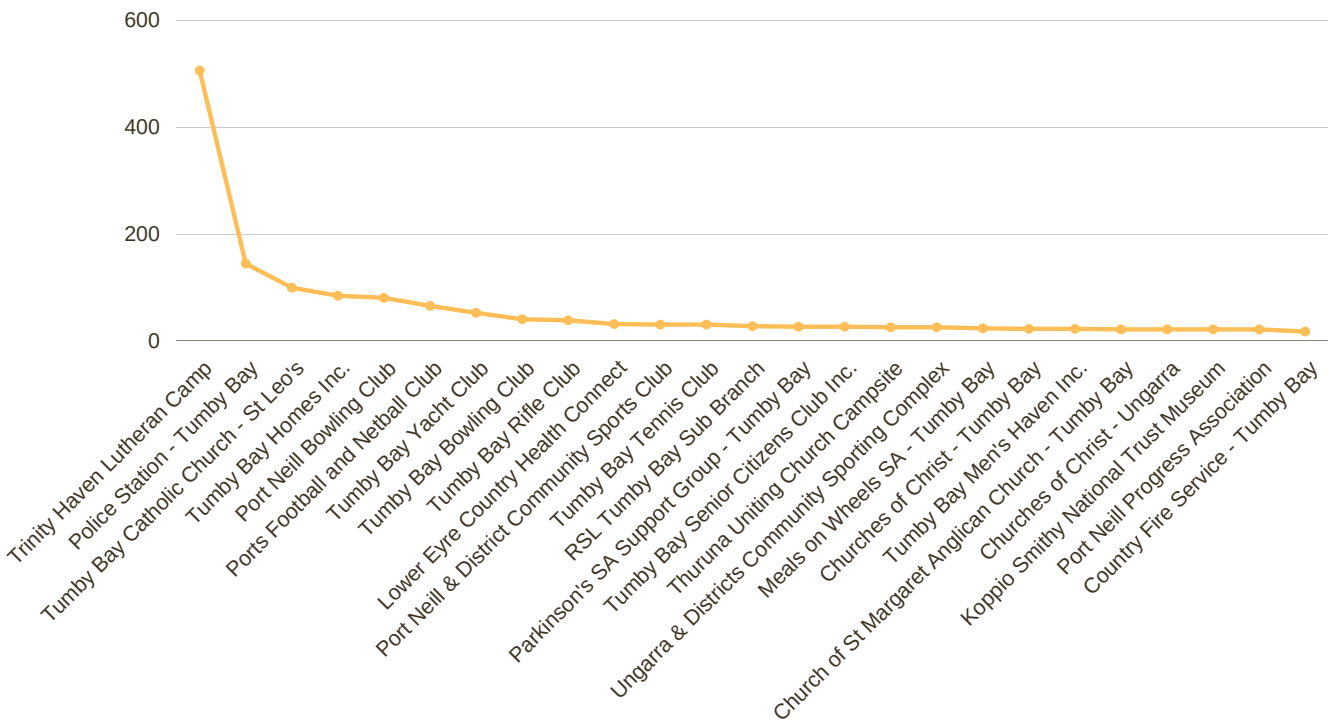

TUMBY BAY COUNCIL

WHAT ARE OUR COMMUNITY NEEDS?

2034 SESSIONS

1 JULY 2021 - 30 JUNE 2022

TOP 25 LANDING PAGES:

SESSIONS BY PRIMARY CATEGORY

WHO ARE OUR USERS?